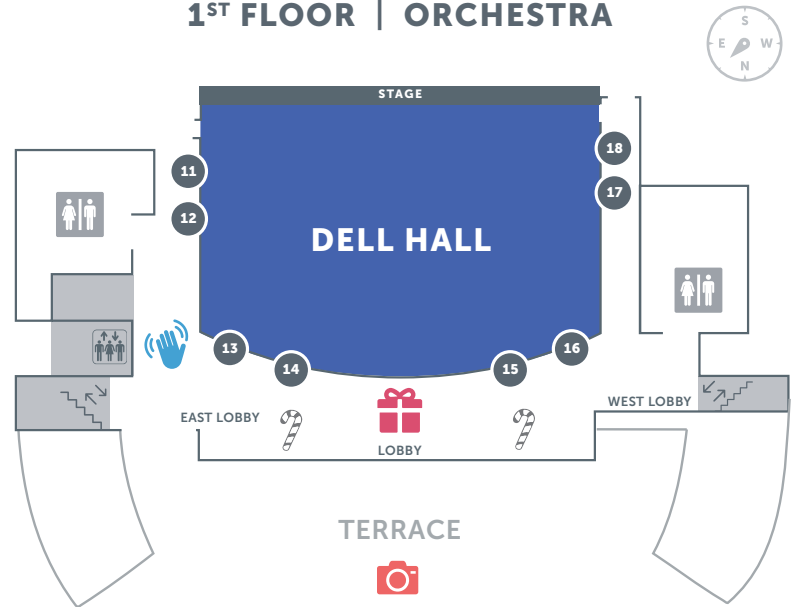

THE NUTCRACKER ACTIVITIES!

-  Welcome Center
-  Gift Barre
-  Candy Cane Terrace Photo Opportunity

1ST FLOOR | ORCHESTRA

-  *Ballet-o-mania!*
-  VIP Lounge
-  Gift Barre
-  Footlights
-  Winter Wonderland Photo Opportunity
-  Nutcracker Suite Photo Opportunity
-  Land of Sweets Photo Opportunity
-  Skyline View Lounge

2ND FLOOR | MEZZANINE

KEY

-  Restrooms
-  Elevators
-  Concessions
-  Stairs

1 Door Entrance Number

You can find the best entrance number for your seat on your performance ticket.

THE NUTCRACKER ACTIVITIES!

Ballet-o-mania!

Pre-show & Intermission: Explore this pop-up discovery space that includes costumes, pointe shoes, videos, and the chance to learn simple choreography from the ballet! *Ballet-o-mania!* is located on the east side of the 2nd floor Mezzanine level.

Footlights

Pre-show: Learn more about *The Nutcracker* at this 15-minute talk and Q&A, located inside Dell Hall on the 2nd floor Mezzanine level. *Footlights* begins one hour before the performance. To attend, please enter through doors 23 & 24.