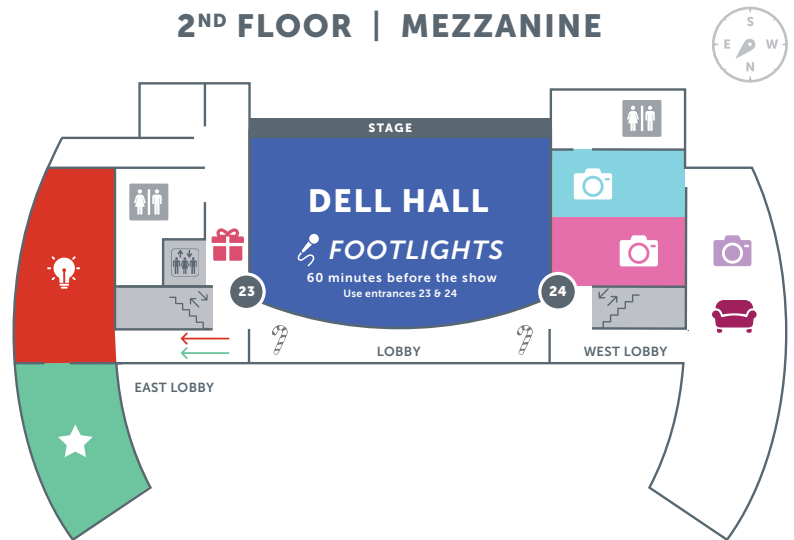

THE NUTCRACKER ACTIVITIES!

-  Welcome Center
-  Gift Barre
-  Candy Cane Terrace Photo Opportunity

1ST FLOOR | ORCHESTRA

-  *Ballet-o-mania!*
-  VIP Lounge
-  Gift Barre
-  Footlights
-  Winter Wonderland Photo Opportunity
-  Nutcracker Suite Photo Opportunity
-  Land of Sweets Photo Opportunity
-  Skyline View Lounge

2ND FLOOR | MEZZANINE

KEY

-  Restrooms
-  Elevators
-  Concessions
-  Stairs

1 Door Entrance Number

You can find the best entrance number for your seat on your performance ticket.

THE NUTCRACKER ACTIVITIES!

Ballet-o-mania!

Pre-show & Intermission: Explore this pop-up discovery space that includes costumes, pointe shoes, videos, and the chance to learn simple choreography from the ballet! *Ballet-o-mania!* is located on the east side of the 2nd floor Mezzanine level.

Footlights

Pre-show: Learn more about *The Nutcracker* at this 15-minute talk and Q&A, located inside Dell Hall on the 2nd floor Mezzanine level. *Footlights* begins one hour before the performance. To attend, please enter through doors 23 & 24.